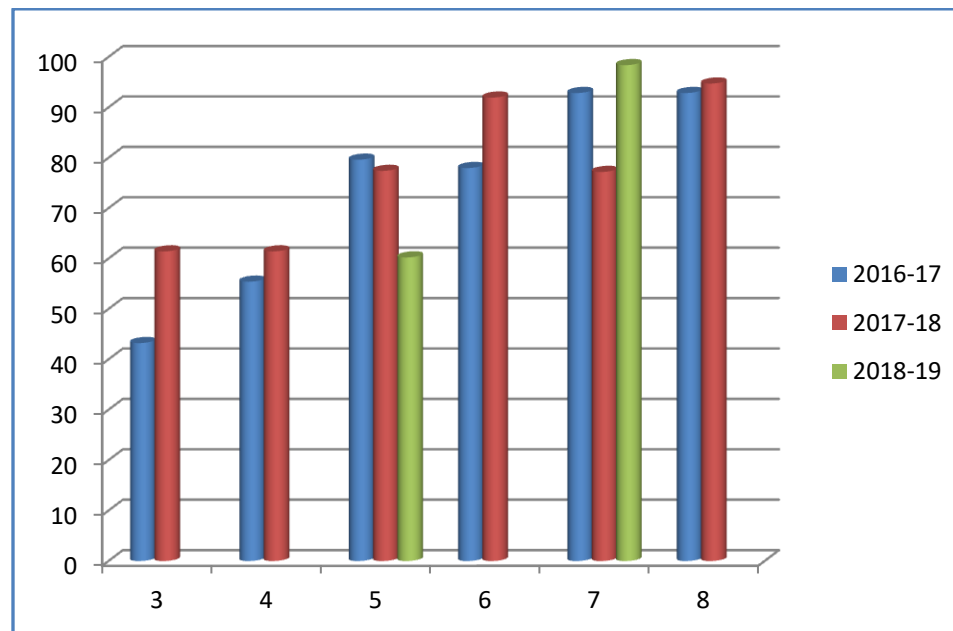

RESULT ANALYSIS

Semester/Academic year	Passing Percentage		
	2016-17	2017-18	2018-19
3	43.24	61.43	
4	55.42	61.43	
5	79.62	77.41	60.23
6	77.97	91.94	
7	92.86	77.19	98.39
8	92.86	94.73	

Performance Chart

TOPPERS LIST

Academic Year 2016-17					
Sl. No	Name of the Students	Semester	Percentage	Photo	
1	ASHWINI D SHYADAMBI	Third	83.90		
2	SHREYANSH N R	Fourth	83.12		
3	PRUTHVI RAJ S R	Fifth	84.40		
4	PRUTHVI RAJ S R	Sixth	83.33		
5	LATA CHAPPARADAHALLI	Seventh	85.44		